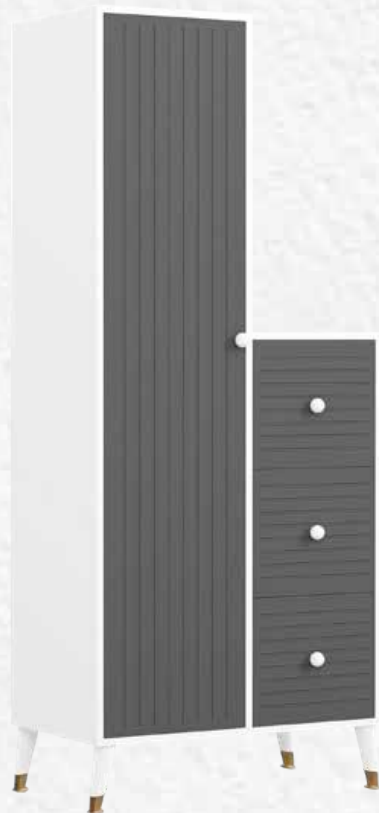

BERLIN

WOOD COLOURS

	Width/ cm	Length / cm	Height / cm	Peck / m³	Weight / kg
Product Size	45	80	187	0,673	-
	Product Detail Width	Product Detail Depth			-
Single Door Cabinet	37	41			-
Drawr	31	37			-
Materials Box	13	46	17	0,20