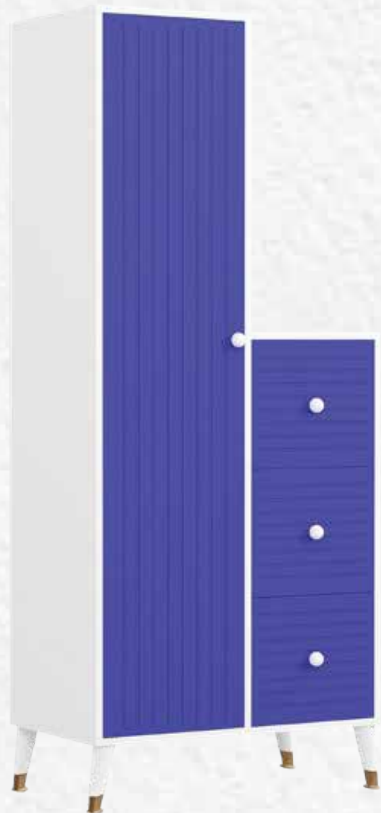

BERLIN

WOOD COLOURS

	Width/ cm	Length / cm	Height / cm	Peck / m³	Weight / kg
Product Size	45	80	187	0,673	-
	Product Detail Width	Product Detail Depth			-
Single Door Cabinet	37	41			-
Drawr	31	37			-
Materials Box	13	46	17	0,20