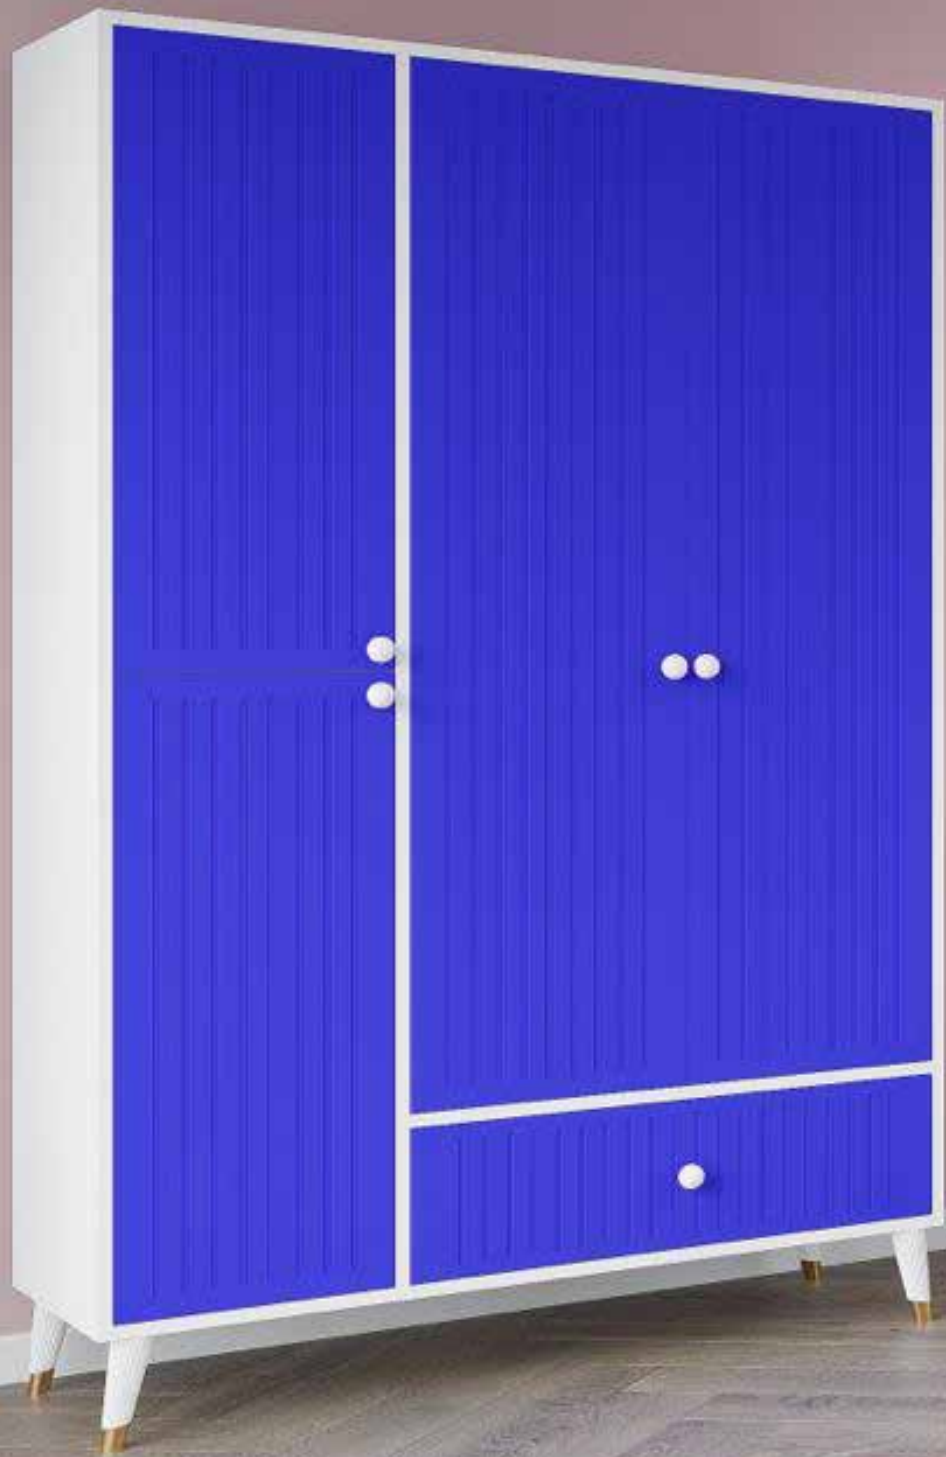

	Width / cm	Length / cm	Height / cm	Peck / m ³	Weight / kg
Product Size	45	101	75,5	0,343	-
	Product Detail Width	Product Detail Depth			
Cabinet Size	32	43			
Materials Box	13	46	17	0,01	-

BERLIN

WOOD COLOURS