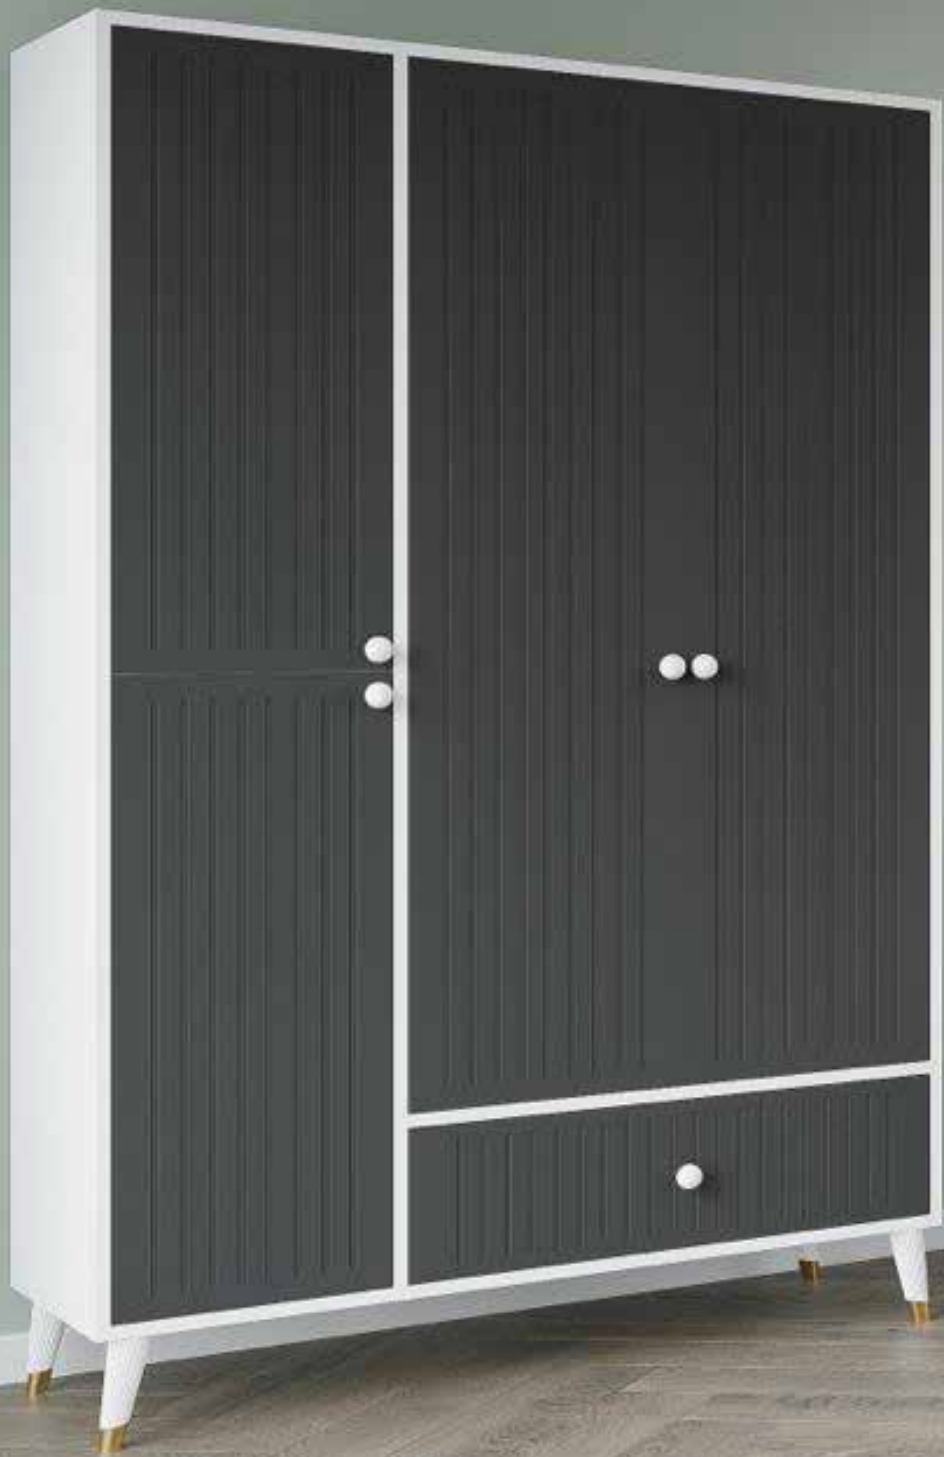

	Width/ cm	Length / cm	Height / cm	Peck / m ³	Weight / kg
Product Size	45	101	75,5	0,343	-
	Product Detail Width	Product Detail Depth			
Cabinet Size	32	43			
Materials Box	13	46	17	0,01	-

BERLIN

WOOD COLOURS