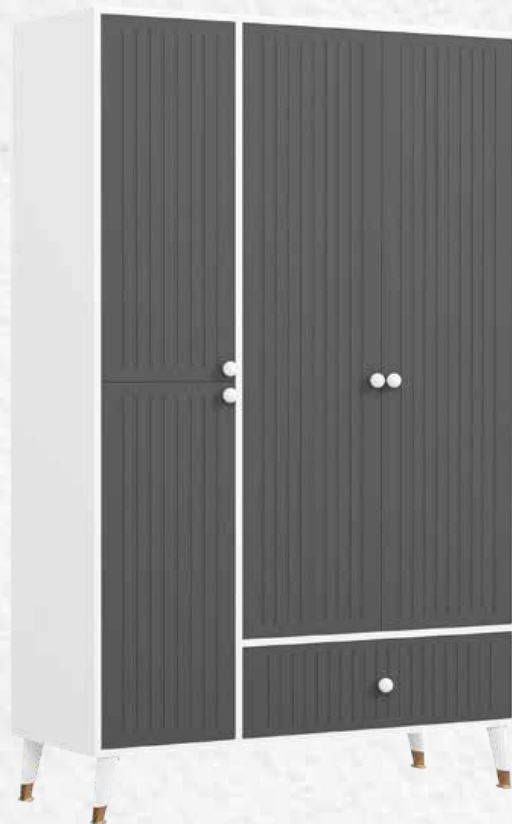

BERLIN

WOOD COLOURS

Barok

Sonoma

White

Blue

Pink

Anthracite

	Width/ cm	Length / cm	Height / cm	Peck / m³	Weight / kg
Product Size	45	120	187	1,01	-
	Product Detail Width	Product Detail Depth			-
Double Door Cabinet	73	30			-
Single Door Cabinet	36	30			-
Drawr	36	45			-
Materials Box	13	46	17	0,20