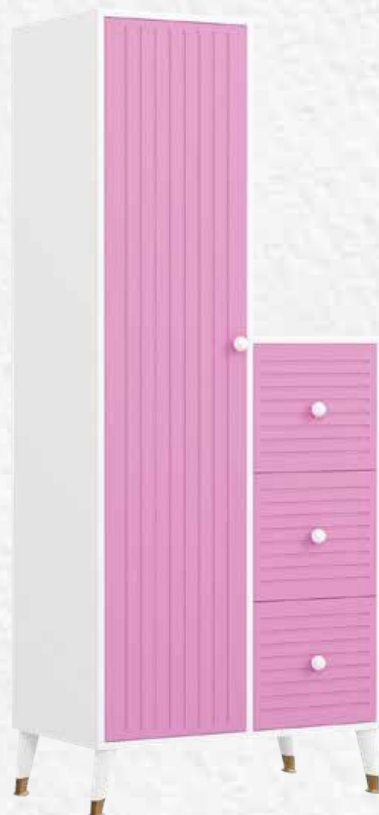

BERLIN

WOOD COLOURS

	Width/ cm	Length / cm	Height / cm	Peck / m³	Weight / kg
Product Size	45	80	187	0,673	-
	Product Detail Width	Product Detail Depth			-
Single Door Cabinet	37	41			-
Drawr	31	37			-
Materials Box	13	46	17	0,20